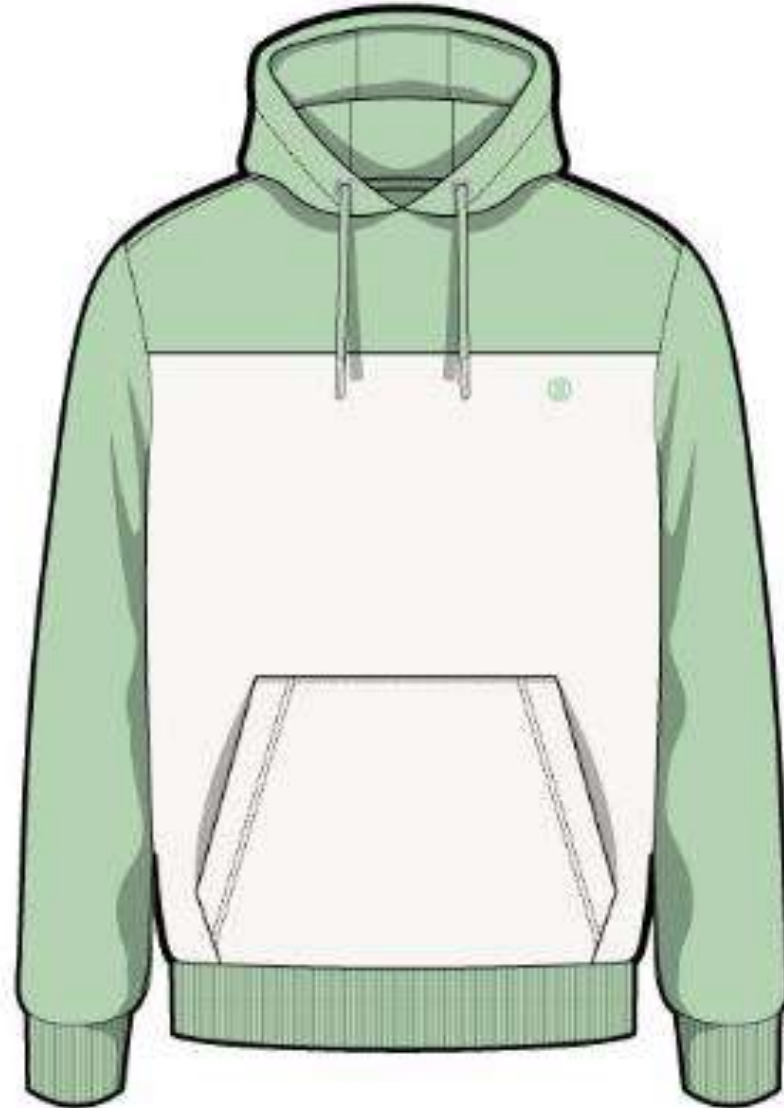

Hoody

100% Cotton Fleece

GSM 240

Code # H171120221

Hoody

100% Cotton Fleece
GSM 240
Code # H171120222

Hoody

100% Cotton Fleece

GSM 240

Code # H171120223

Hoody

100% Cotton Fleece
GSM 240
Code # H171120224

Hoody

100% Cotton Fleece

GSM 240

Code # H171120225

Hoody

100% Cotton Fleece

GSM 240

Code # H171120226

Hoody

100% Cotton Fleece, Contsas 95%
Co.+5% LT Grey Mel.

GSM 240

Code # H171120227

Hoody

100% Cotton Fleece

GSM 240

Code # H171120228

Hoody

100% Cotton Fleece

GSM 240

Code # H171120229