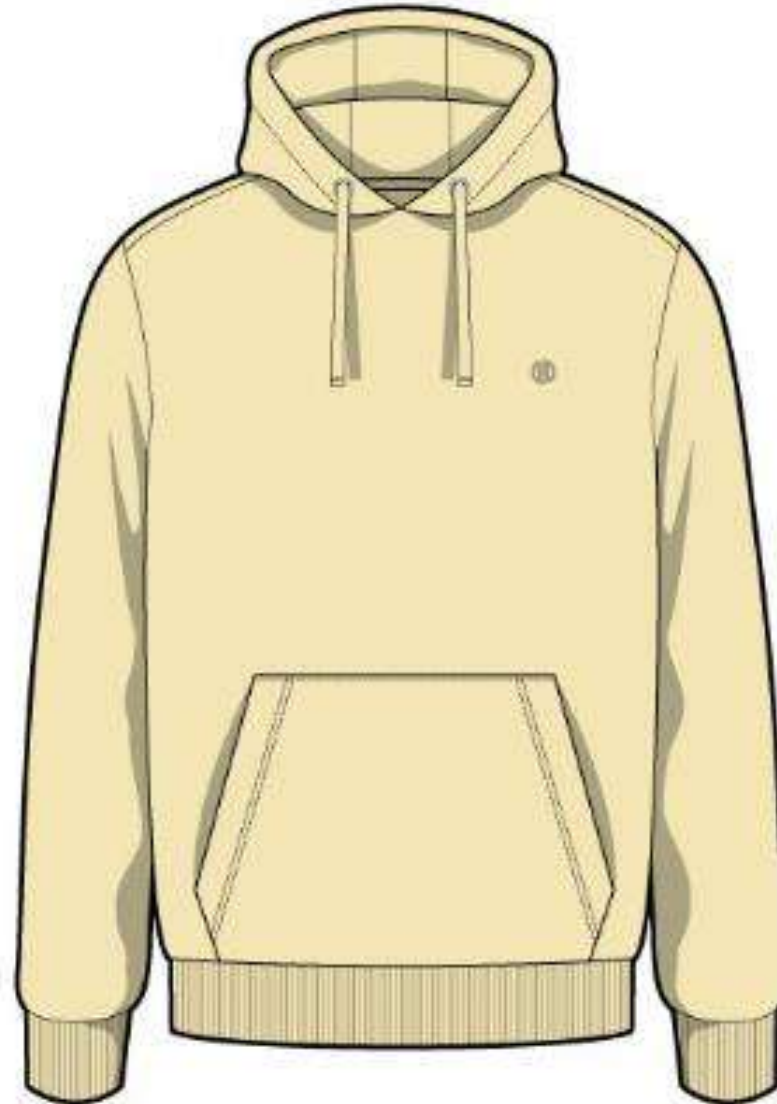

Hoody

100% Cotton Fleece

GSM 240

Code # H171120221

Hoody

100% Cotton Fleece
GSM 240
Code # H171120222

Hoody

100% Cotton Fleece

GSM 240

Code # H171120223

Hoody

100% Cotton Fleece
GSM 240
Code # H171120224

Hoody

100% Cotton Fleece

GSM 240

Code # H171120225

Hoody

100% Cotton Fleece

GSM 240

Code # H171120226

Hoody

100% Cotton Fleece, Contsas 95%
Co.+5% LT Grey Mel.

GSM 240

Code # H171120227

Hoody

100% Cotton Fleece

GSM 240

Code # H171120228

Hoody

100% Cotton Fleece

GSM 240

Code # H171120229